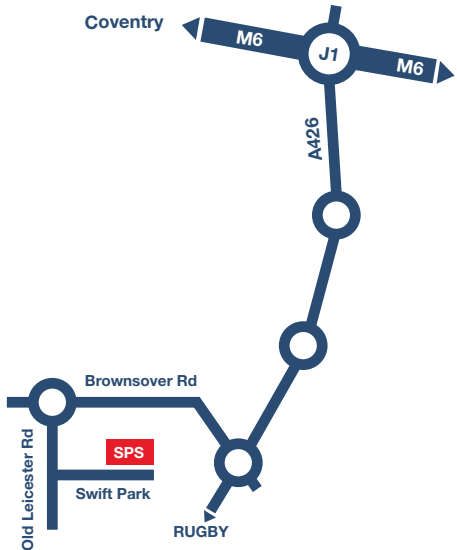

## HOW TO FIND US

**From the M6** exit at Junction 1 and take the A426 following signs for Rugby. Continue on the A426 passing two roundabouts. At the third roundabout take the third exit on to Brownsover Road. Continue on Brownsover Road until you reach the first roundabout. At the roundabout take the first exit left on to Old Leicester Road. Continue for 200m before taking the first left onto Swift Park.

## TRANSPORT AND LOCAL INFORMATION:

➔ Rugby Train Station, 1.5 Miles

➔ Birmingham International Airport, 20 Miles